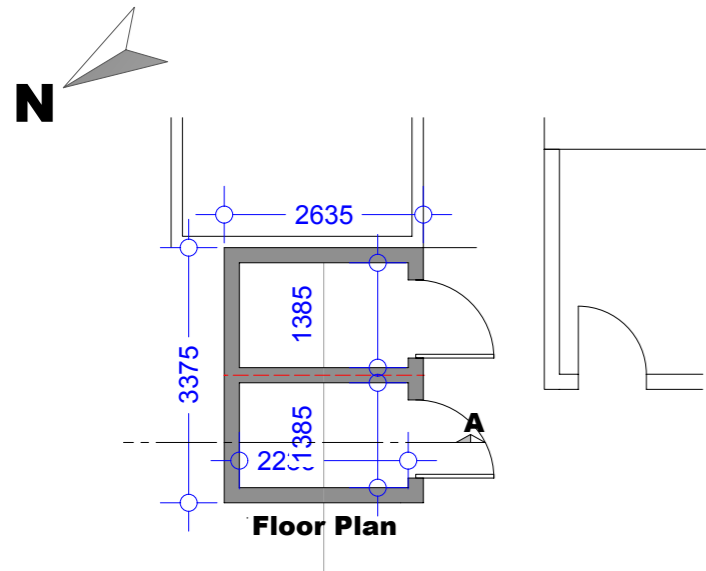

Bin/Bike Store For Apartments 26 & 27

Bin/Bike Store For Apartments 37 & 38

**Oldtown, Celbridge, Co. Kildare**

Bin/Bike Store for apartments 26, 27, 37 & 38  
Plans, Elevations and Sections

Drg. 992.PL.301